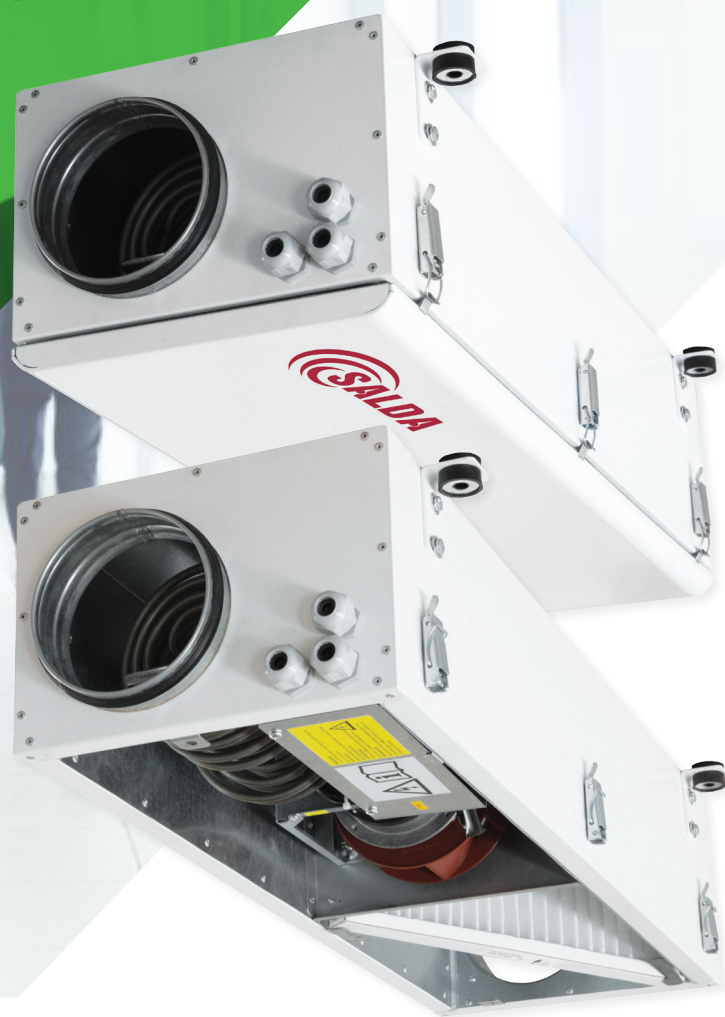

AIR SUPPLY UNIT

VEKA 350 EC

- › Compact 200x260x790 mm
- › Easy maintenance - just "click" to open the cover
- › Anti-vibration mounting brackets
- › The unit can be supplied with 2 types of electric heaters:

- › 1 phase EKA 2,4/3,6 kW
- › 2 phase EKA 3,0/4,5 kW

- › EC fan EBM
- › Panel filter – G4
- › Mineral wool insulation 20 mm
- › Any position mounting
- › Leakage class A1 (EN 13141-7)
- › High-performance device 300 m³/h at 100Pa-54W
- › Ambient temperature -25°C to + 60°C
- › Colour RAL 9016