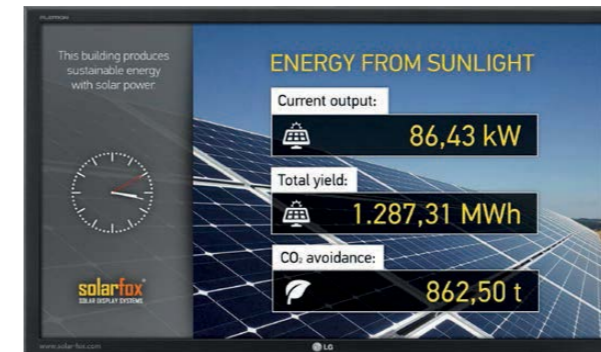

DISCOVER YOUR ENERGY

solarfox[®]
SOLAR DISPLAY SYSTEMS

Solar Display
& innovative bulletin board

Solarfox® displays present energy data from renewable energy sources and solar power systems in an innovative way. The displays present key figures with changing content in an infinite loop. The user can individually configure how the information is presented on screen – whether in sequence, timescales or images. All of the content can be tailored to meet the needs of individual users. Content and reporting as well as images and videos can also be supplemented. What's more, you can select from a large number of templates. The displays are simple to operate and can be managed online via a web browser.

Large solar displays

for indoor use

Indoor

Solarfox ® SF-100 Serie
24" (61 cm) to 32" (81 cm)

The SF-100-Series is suitable for indoor use. This series of models is the perfect offer for beginners, who like cost-optimized functionality. The displays can be operated up to 10 hours daily or switched on and off via a timer.

Indoor professional

Solarfox ® SF-300 Serie
24" (61 cm) to 75" (190 cm)

The SF-300 Series was developed for professional indoor use. The display's panel technology was designed for extended operating times resp. permanent operation and offers reflectionfree presentations and visual angles of up to 178°. The tools can also be configured individually for each day via an automated timer function.

Large solar displays

for outdoor use

Outdoor professional

Solarfox ® SF-400 Serie

32" (81 cm) to 55" (140 cm)

The SF-400-Series is equipped with tough metal housings, ventilation, and heating. This way it is protected against humidity, moisture, heat, as well as vandalism and theft. The systems meet IP-54 protection regulations and can be used at temperatures from -30° to 45°C. The energy consumption is reduced via a time which can be adjusted individually for each day.